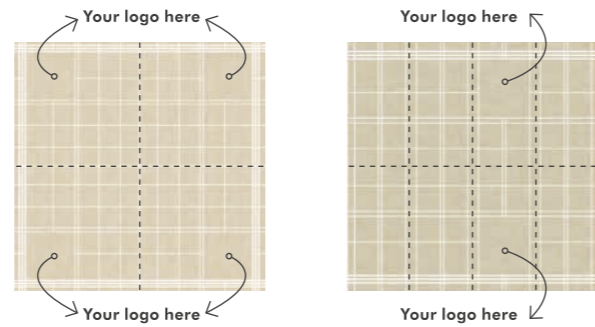

KITCHEN TOWEL DESIGN

40 x 40 cm, folding 1/4 or 1/8

CUSTOMIZATION
Colour of logo: 1 colour tone-on-tone
Size of logo: max. 7 x 8,5 cm
Position of logo: horizontal or 45° in the intended field

PACKAGING AND LOGISTIC INFORMATION